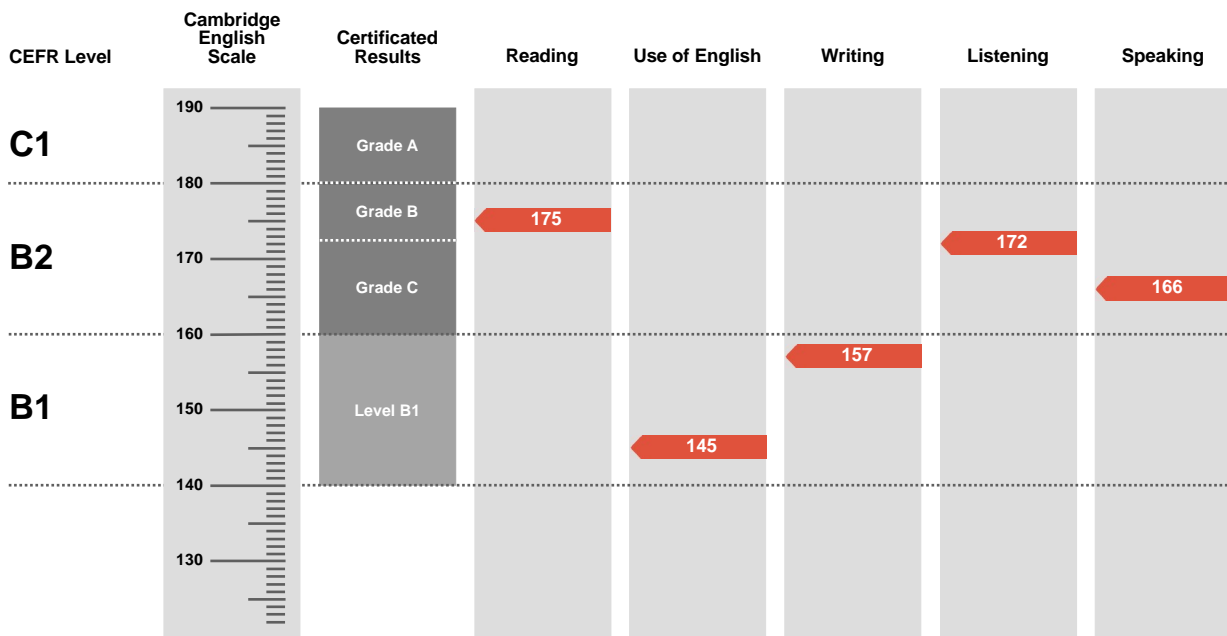

**163**

CEFR Level

**B2**

First is an examination targeted at Level B2 in the Council of Europe's Common European Framework of Reference.

Candidates achieving Grade A (between 180 and 190 on the Cambridge English Scale) receive a certificate stating that they have demonstrated ability at Level C1. Candidates achieving Grade B or Grade C (between 160 and 179 on the Cambridge English Scale) receive a certificate at Level B2.

Candidates whose performance is below Level B2, but falls within Level B1 (between 140 and 159 on the Cambridge English Scale), receive a certificate stating that they have demonstrated ability at Level B1.